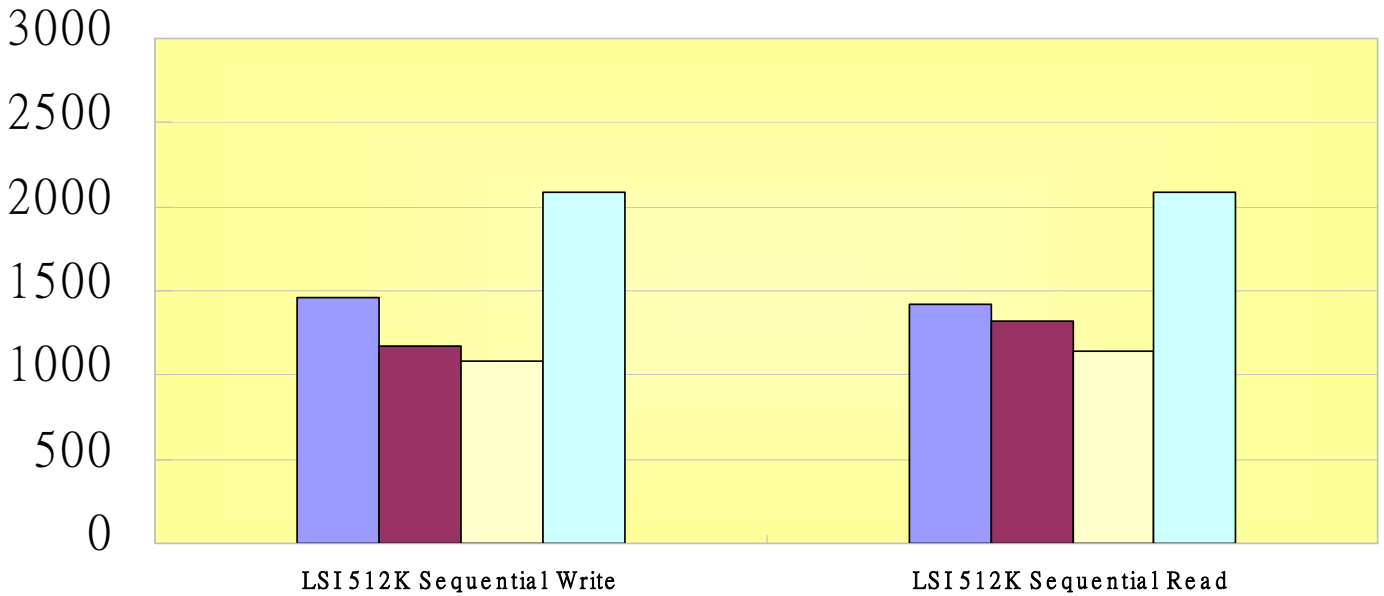

## ARC8040-LSI9200-8I 6G SAS

IOMeter 2006.07.27 *Streaming Write, Streaming Read*

Benchmark Pattern, MBs transfer per second at 16 queue depth

	LSI 512K Sequential Write	LSI 512K Sequential Read
R0	1461.45	1422.67
R5	1167.51	1323.57
R6	1087.43	1141.39
Cache-in	2087.35	2089.47